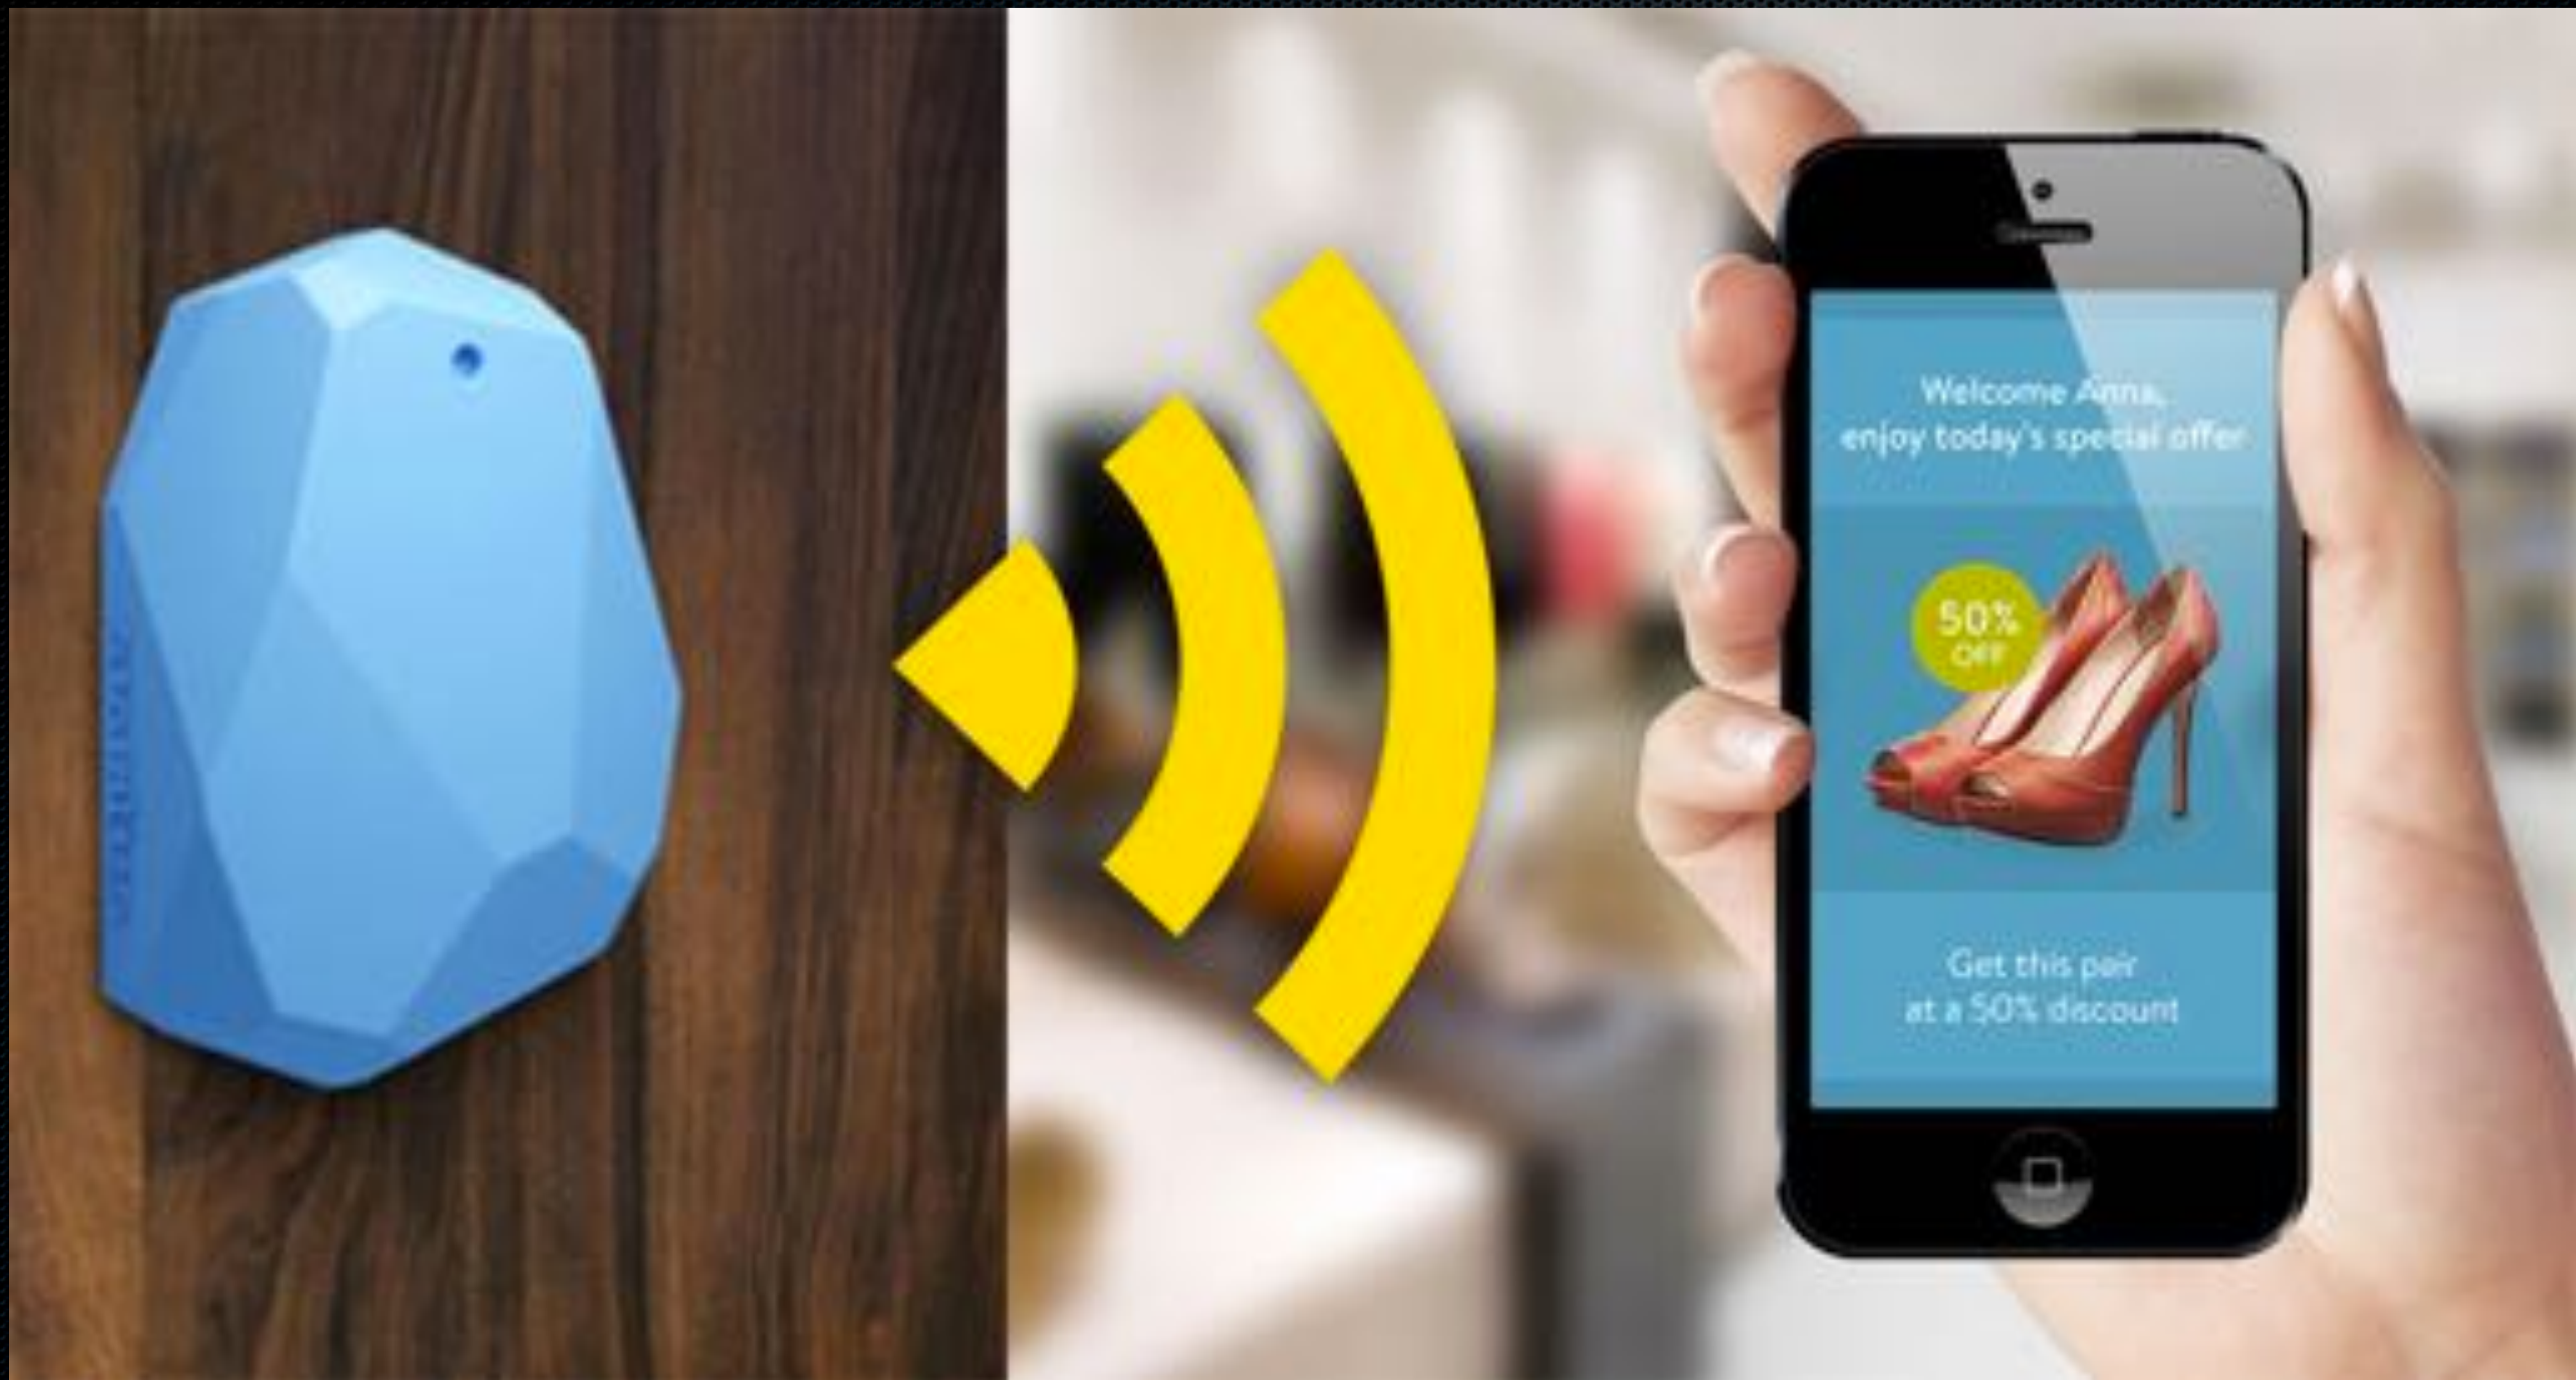

Welcome Anna,
enjoy today's special offer

50%
OFF

Get this pair
at a 50% discount

Personal Dashboard

32 .5 Hrs.

Total Border Wait

13.2 Gallons

Gas Wasted