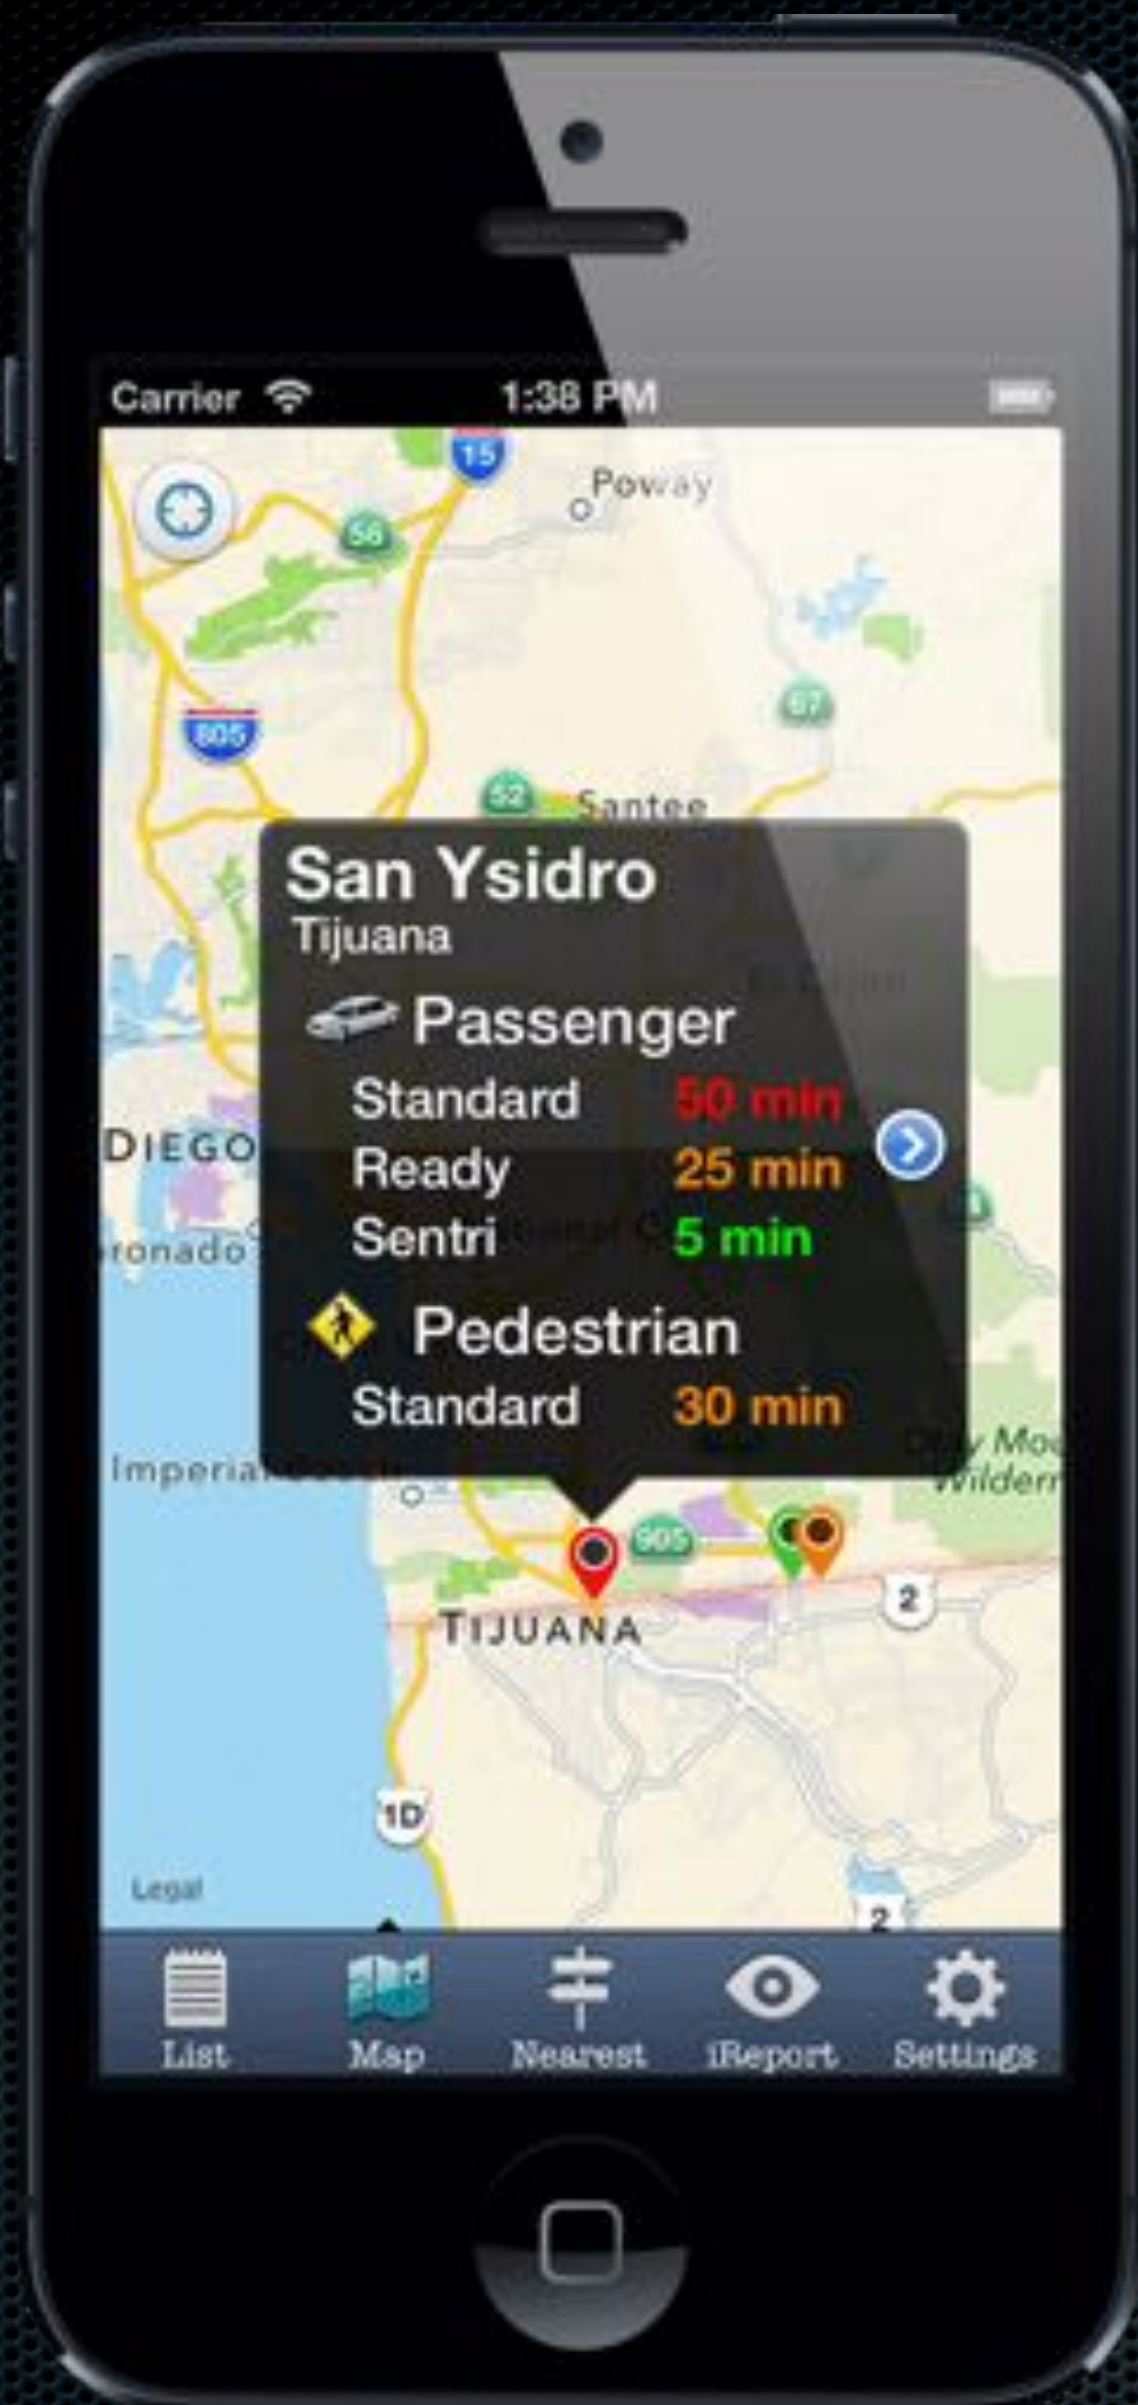

Best Time to Cross the Border

A dynamic platform for Wait time estimation, Delay impact on Economy, Environment and Commuters

**Top 25 in
Latin
America &
Canada**

**New &
Noteworthy in
the iTunes
Store**

Stats

- **300,000 users**
- **User Reported Wait times**
- **Provides historical wait time trends**

San Ysidro (Tijuana) - Average Wait Times

AT&T 4G 9:03 AM 87%

< San Ysidro Recent iReports km

Weighted Average: 13 min

	Time	Distance	Wait
	08:50 AM	0.19 miles	14 min
	08:57 AM	0.07 miles	27 min
	08:44 AM	0.28 miles	9 min
	08:41 AM	0.22 miles	11 min
	08:35 AM	0.30 miles	18 min
	08:05 AM	2.68 miles	10 min
	08:03 AM	2.03 miles	32 min
	08:02 AM	1.98 miles	13 min
	07:57 AM	0.74 miles	6 min

11 active cities

Right now
16
active users on site

Pageviews

Items Total: 16

Country	Active Users ↓
1. Mexico	8 56.25%
2. United States	6 37.50%
3. Canada	1 6.25%

GPS Based Estimation

iBeacon Based Estimation