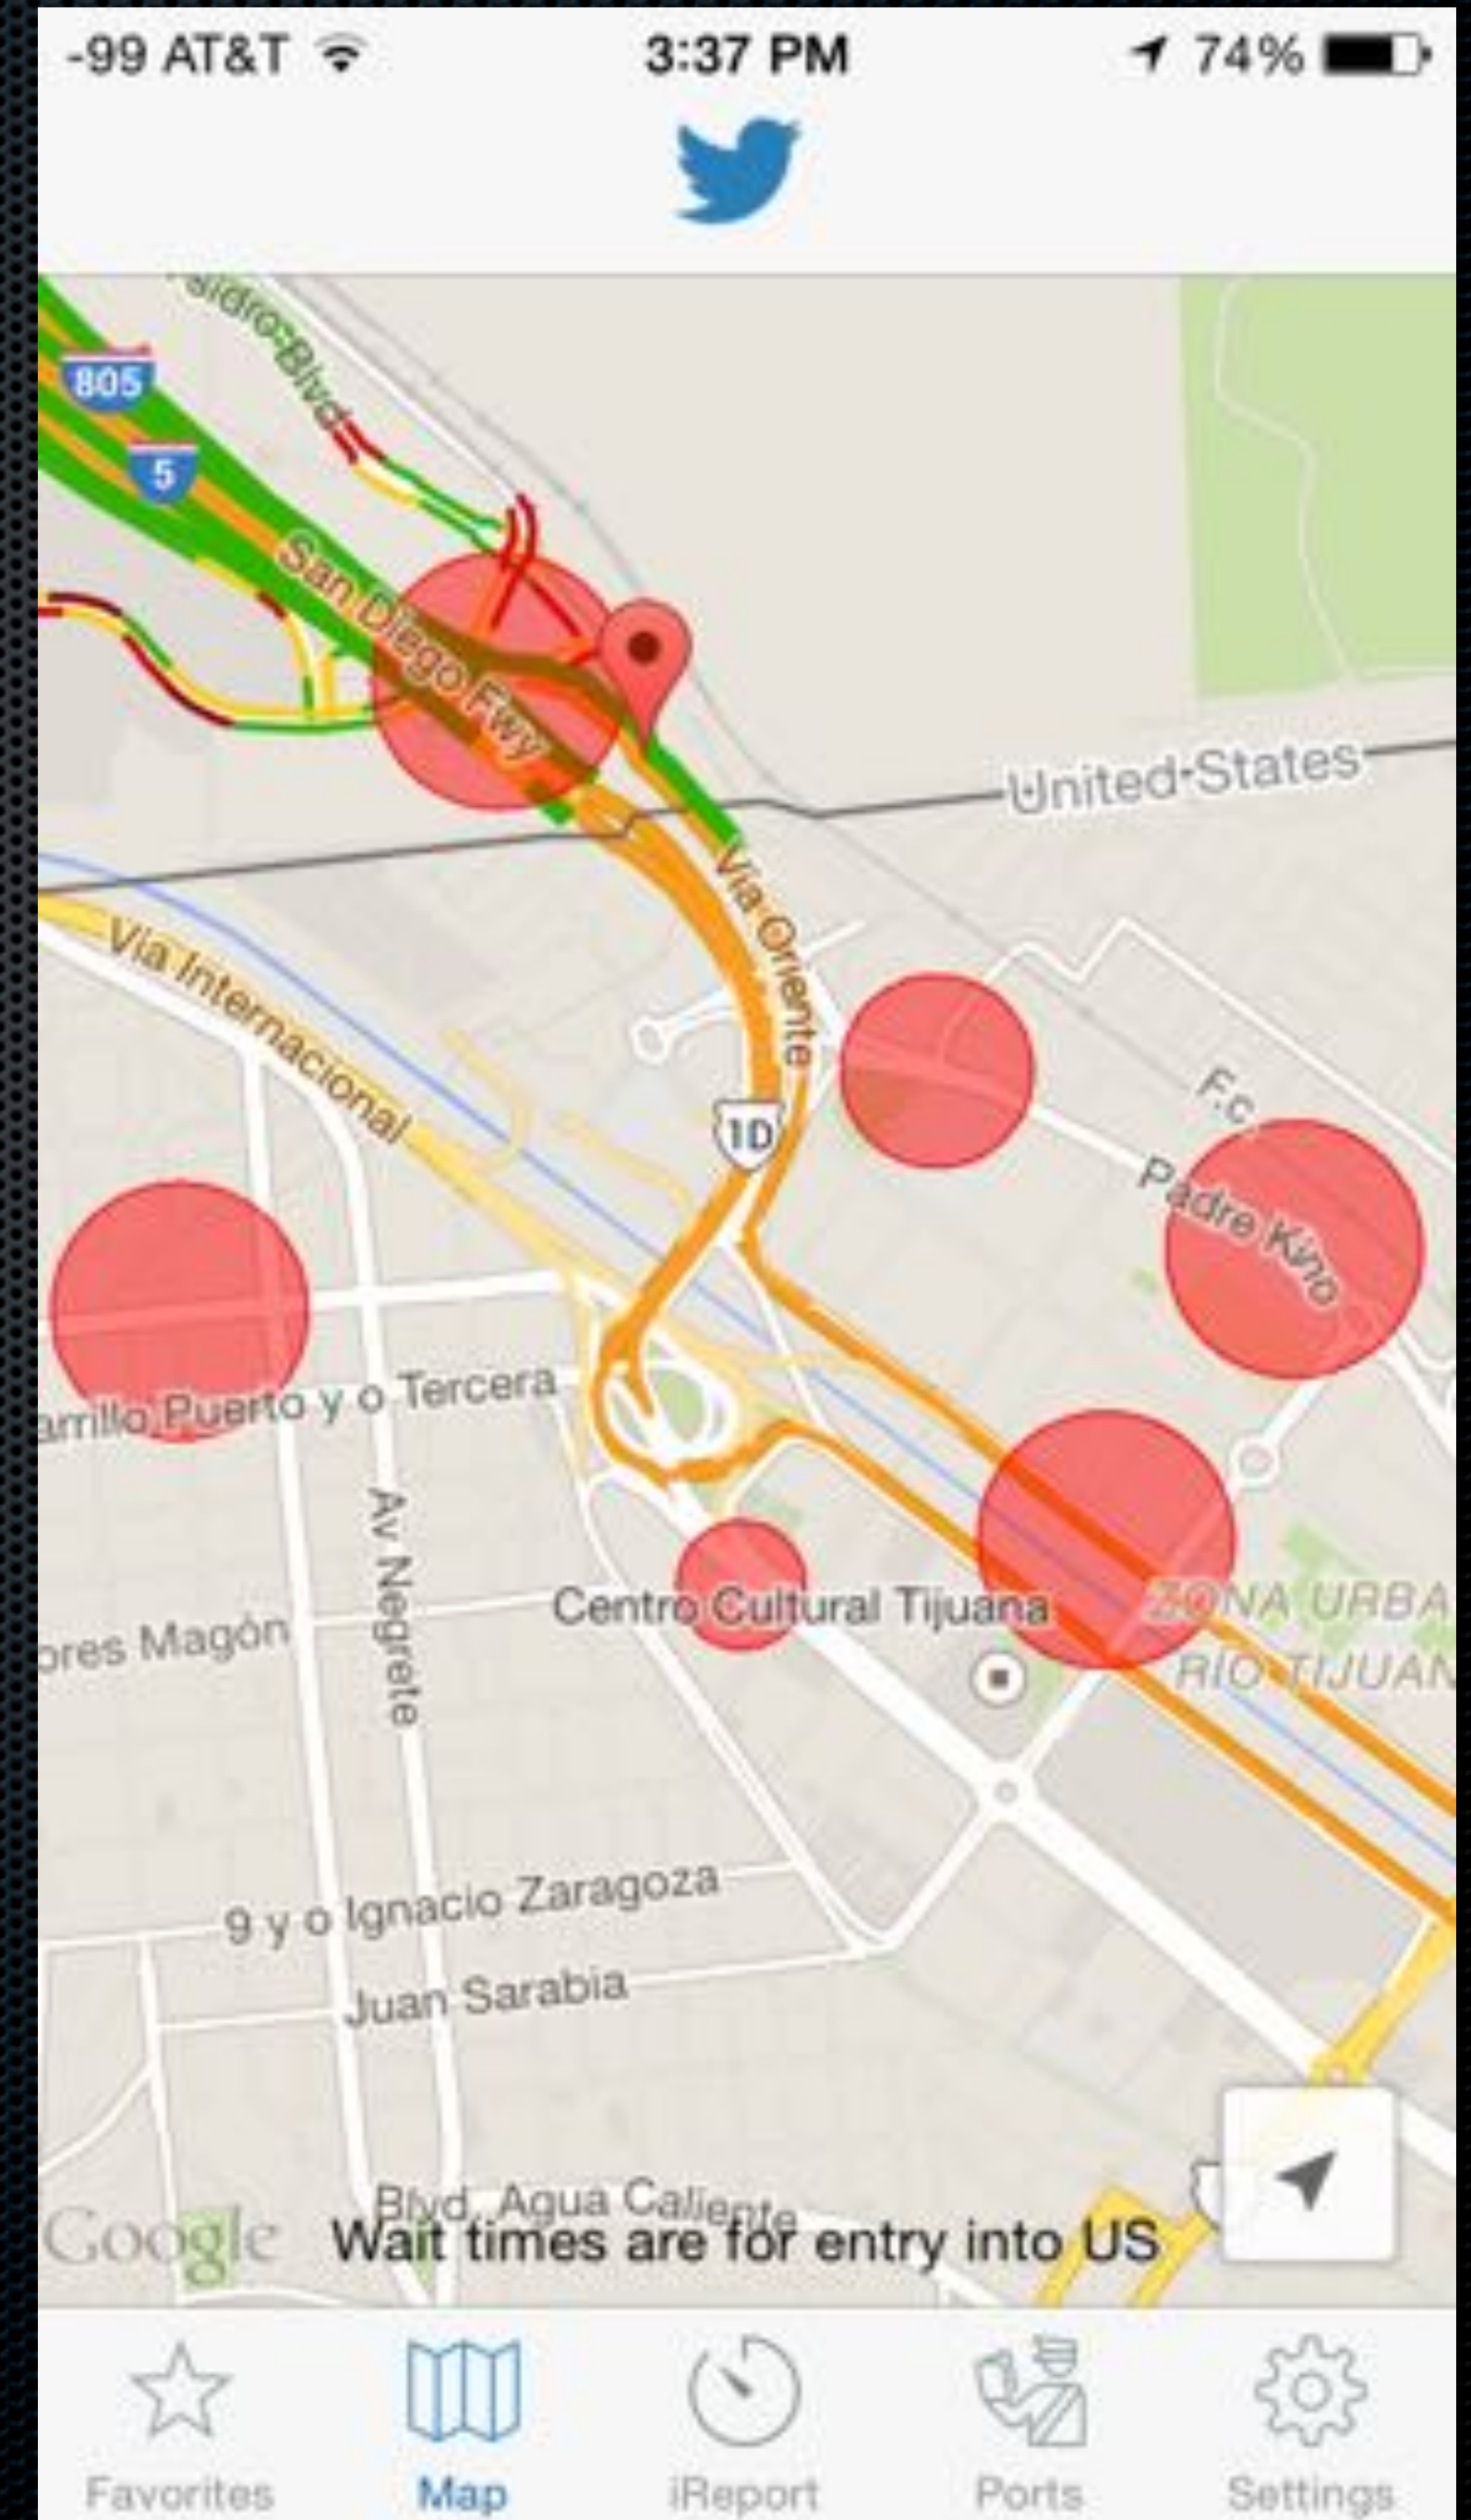

	Time	Distance	Wait
	08:50 AM	0.19 miles	14 min
	08:57 AM	0.07 miles	27 min
	08:44 AM	0.28 miles	9 min
	08:41 AM	0.22 miles	11 min
	08:35 AM	0.30 miles	18 min
	08:05 AM	2.68 miles	10 min
	08:03 AM	2.03 miles	32 min
	08:02 AM	1.98 miles	13 min
	07:57 AM	0.74 miles	6 min

Favorites Map iReport Ports Settings

AT&T 9:08 AM 89%

< San Ysidro Recent iReports km

Weighted Average: 13 min

	Time	Distance	Wait
	08:55 AM	0.42 miles	8 min
	08:27 AM	0.13 miles	0 min
	08:27 AM	0.01 miles	12 min
	08:04 AM	0.04 miles	46 min
	08:03 AM	0.06 miles	34 min
	07:56 AM	0.11 miles	25 min

Key

- Automated GPS iReports
- User submitted iReports

List Map iReport Nearest Settings

Favorites 6:26

- San Ysidro
Standard
- San Ysidro
Ready
- Santa Teresa
Standard
- Teesto

< Back 2:22

San Ysidro

 Standard Passenger

11 active cities

Right now
16
active users on site

Pageviews

Items Total: 16

Country	Active Users ↓
1. Mexico	8 56.25%
2. United States	6 37.50%
3. Canada	1 6.25%

GPS Based Estimation

iBeacon Based Estimation