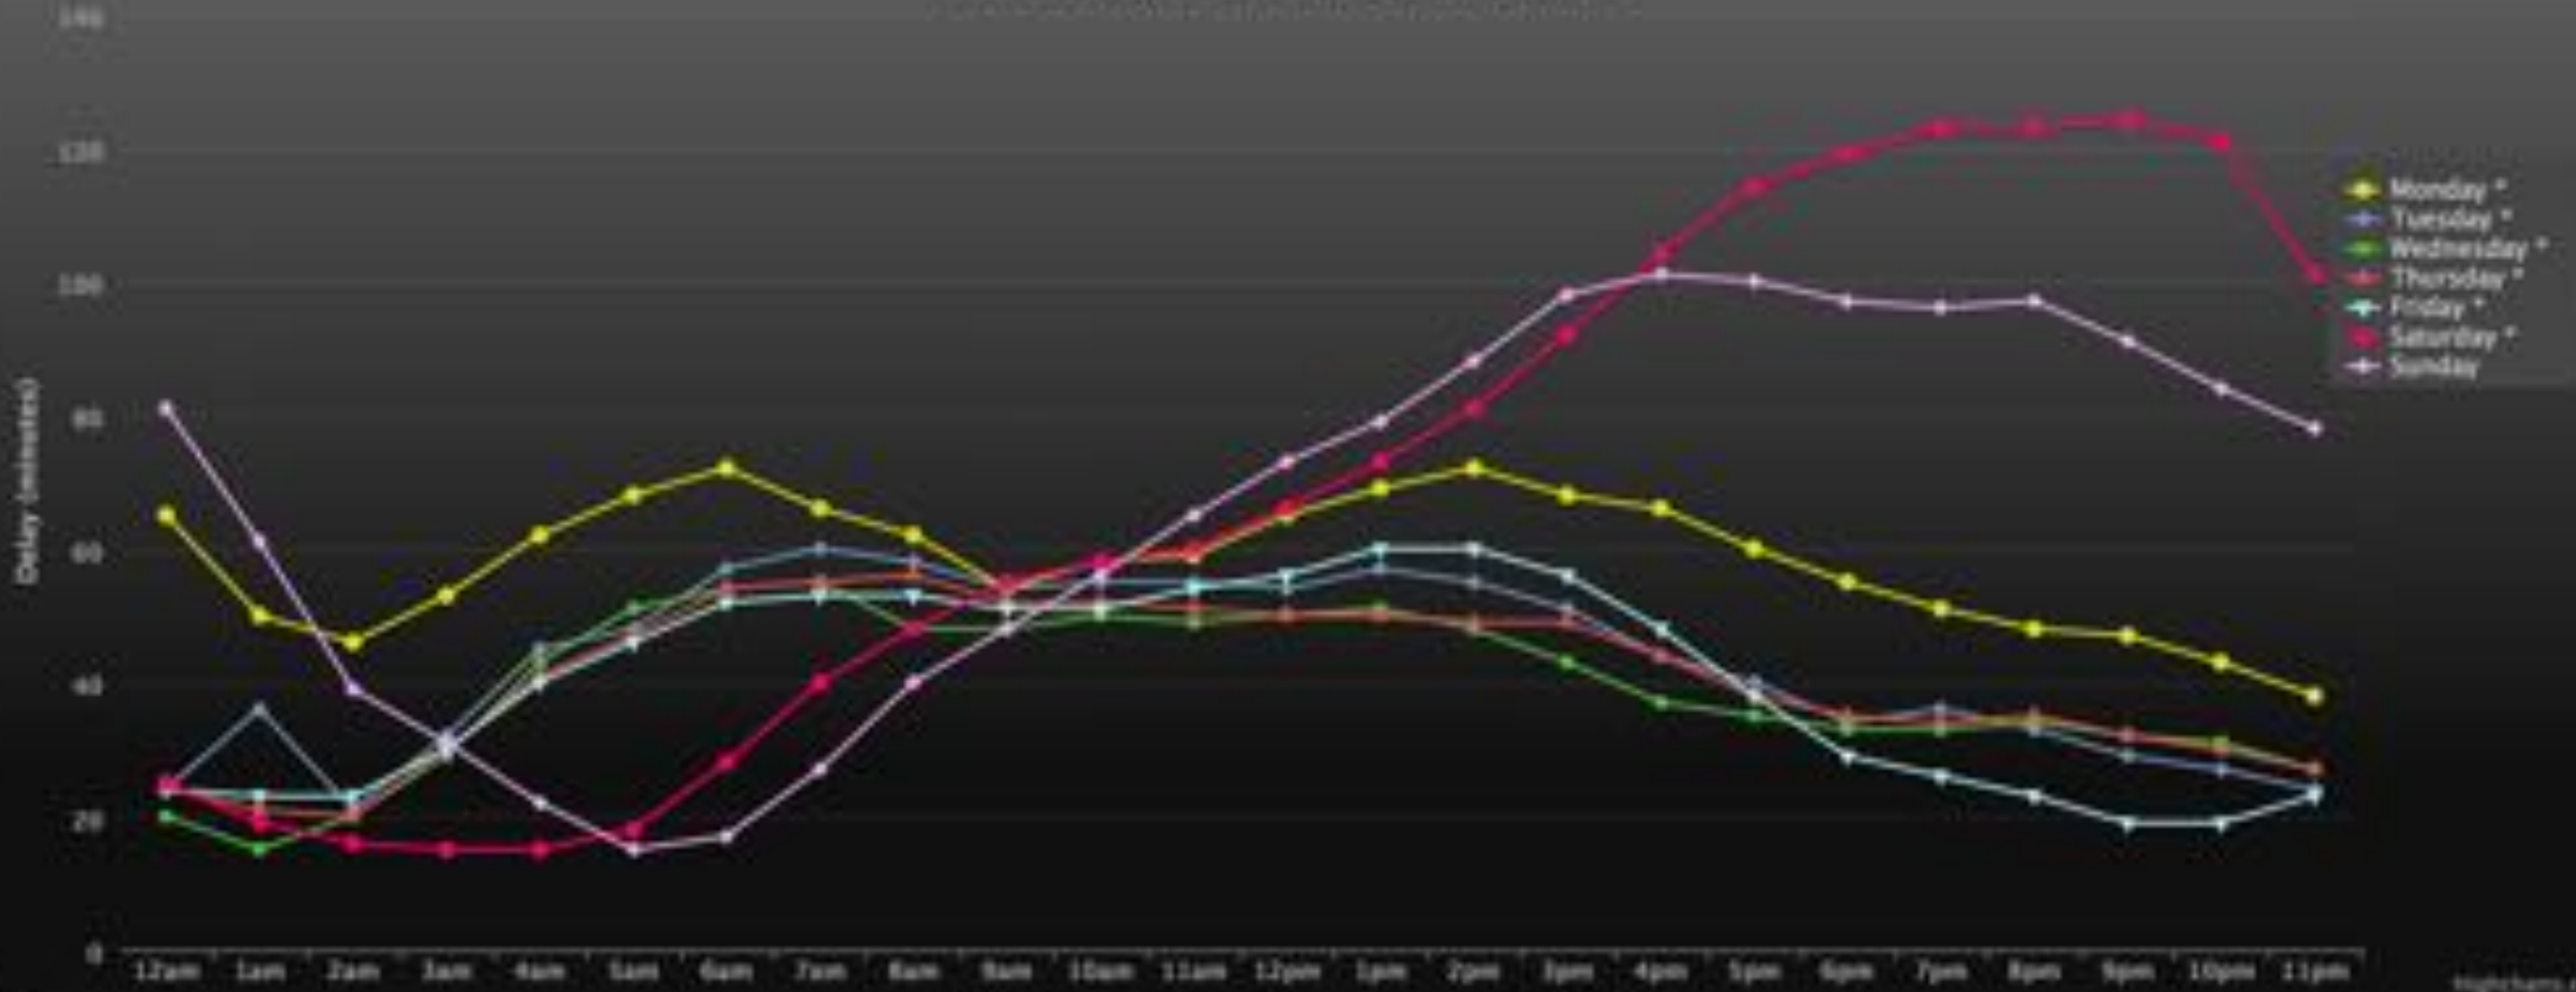

San Ysidro (Tijuana) - Average Wait Times